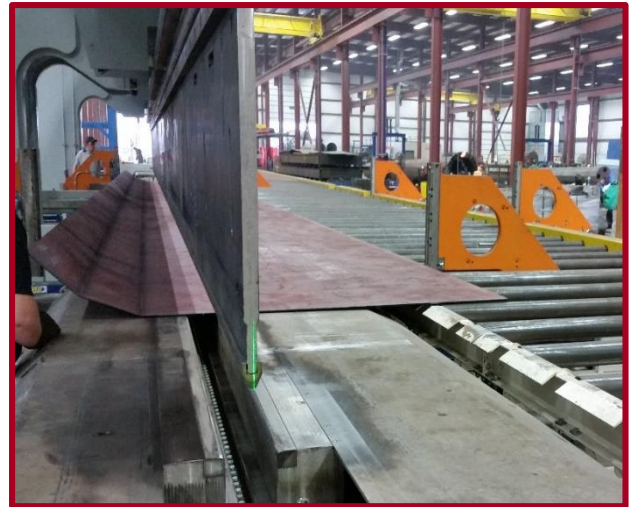

Integration Services:

✓ Conveyor Integration and Material Positioning-

Not only does Pacific build the best press brake equipment in the world, we can help get your material to the brake. From steel roller conveyors to servo controlled crowding tables, Pacific can design systems that increase productivity of material movement.